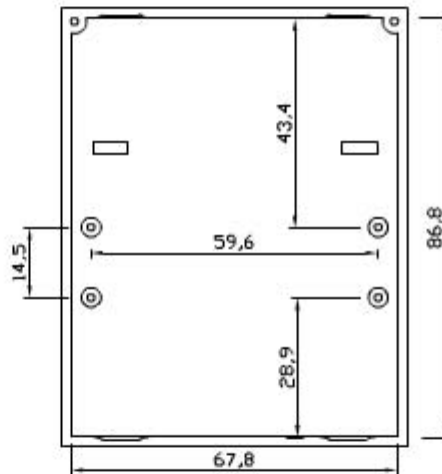

4 UNITS MODULAR HOUSING (MM 70) H 68 MM.
 FOR MOUNTING ON OMEGA RAIL ACC. TO DIN EN 50022.
 IT IS SUITABLE TO HOUSE ANALOGUE AND DIGITAL INSTRUMENTATION. SCREWED OR SNAP-IN LOCKING BETWEEN BASE AND COVER. SUITABLE TO HOUSE FIXED OR DETACHABLE TERMINALS OF ANY MOUNTING STEP.
 CUSTOM DRILLING ON ANY SIDE (WINDOWS, HOLES, SLOTS).
 MADE OF NORYL CLASS V2 OR, ON REQUEST, CLASS V0 (UL 94) IN RAL (7035) GREY.