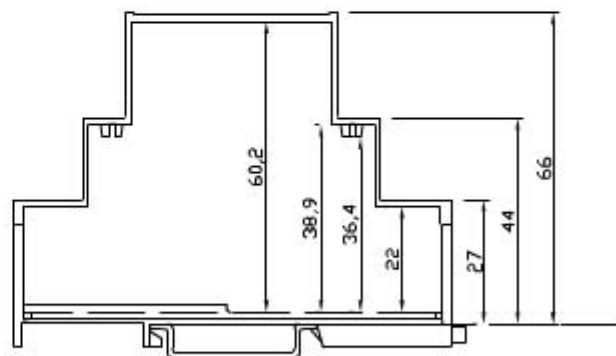

4 UNITS MODULAR HOUSING (MM 70) H 68 MM.
 FOR MOUNTING ON OMEGA RAIL ACC. TO DIN EN 50022.
 IT IS SUITABLE TO HOUSE ANALOGUE AND DIGITAL INSTRUMENTATION. SCREWED OR SNAP-IN LOCKING BETWEEN BASE AND COVER. SUITABLE TO HOUSE FIXED OR DETACHABLE TERMINALS OF ANY MOUNTING STEP.
 CUSTOM DRILLING ON ANY SIDE (WINDOWS, HOLES, SLOTS).
 MADE OF NORYL CLASS V2 OR, ON REQUEST, CLASS V0 (UL 94) IN RAL (7035) GREY.