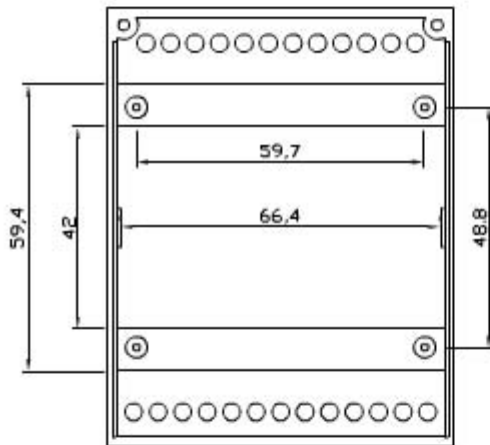

4 UNITS MODULAR HOUSING (MM 70) H 68 MM.
 FOR MOUNTING ON OMEGA RAIL ACC. TO DIN EN 50022.
 IT IS SUITABLE TO HOUSE ANALOGUE AND DIGITAL INSTRUMENTATION. SCREWED OR SNAP-IN LOCKING BETWEEN BASE AND COVER. SUITABLE TO HOUSE FIXED OR DETACHABLE TERMINALS OF ANY MOUNTING STEP.
 CUSTOM DRILLING ON ANY SIDE (WINDOWS, HOLES, SLOTS).
 MADE OF NORYL CLASS V2 OR, ON REQUEST, CLASS V0 (UL 94) IN RAL (7035) GREY.

BARRA DIN

[Print](#)

[Close](#)