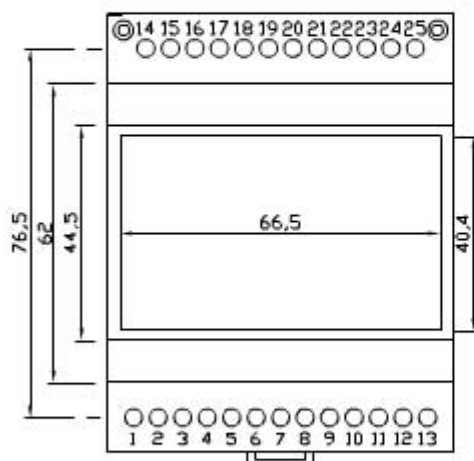

4 UNITS MODULAR HOUSING (MM 70) H 68 MM.
 FOR MOUNTING ON OMEGA RAIL ACC. TO DIN EN 50022.
 IT IS SUITABLE TO HOUSE ANALOGUE AND DIGITAL INSTRUMENTATION. SCREWED OR SNAP-IN LOCKING BETWEEN BASE AND COVER. SUITABLE TO HOUSE FIXED OR DETACHABLE TERMINALS OF ANY MOUNTING STEP.
 CUSTOM DRILLING ON ANY SIDE (WINDOWS, HOLES, SLOTS).
 MADE OF NORYL CLASS V2 OR, ON REQUEST, CLASS V0 (UL 94) IN RAL (7035) GREY.