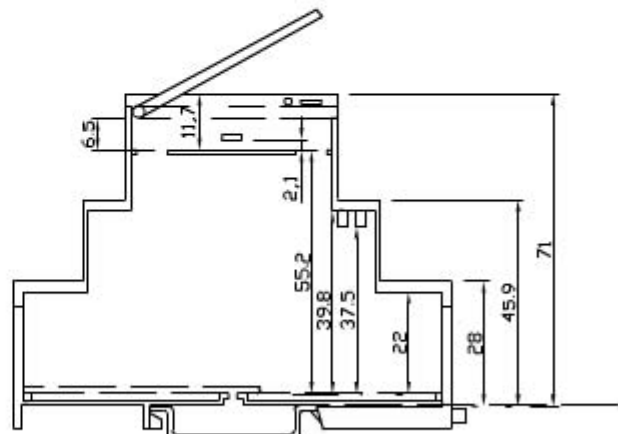

4 UNITS MODULAR HOUSING (MM 70) H 68 MM.
 FOR MOUNTING ON OMEGA RAIL ACC. TO DIN EN 50022.
 IT IS SUITABLE TO HOUSE ANALOGUE AND DIGITAL
 INSTRUMENTATION. SCREWED OR SNAP-IN LOCKING
 BETWEEN BASE AND COVER.
 THE FRONTAL COVER IS AVAILABLE WITH AN OPENING
 AND PLUMBING
 FRONT PANEL MADE OF RED, GREY (RAL 7035) OR CLEAR
 POLICARBONATED. SUITABLE TO HOUSE FIXED OR
 DETACHABLE TERMINALS OF ANY MOUNTING STEP.
 CUSTOM DRILLING ON ANY SIDE (WINDOWS, HOLES,
 SLOTS).
 MADE OF NORYL CLASS V2 OR, ON REQUEST, CLASS V0
 (UL 94) IN RAL (7035) GREY.

BARRA DIN

[Print](#)

[Close](#)