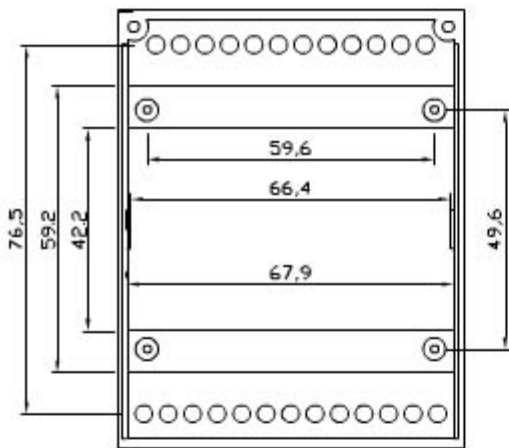

4 UNITS MODULAR HOUSING (MM 70) H 68 MM.
 FOR MOUNTING ON OMEGA RAIL ACC. TO DIN EN 50022.
 IT IS SUITABLE TO HOUSE ANALOGUE AND DIGITAL
 INSTRUMENTATION. SCREWED OR SNAP-IN LOCKING
 BETWEEN BASE AND COVER.
 THE FRONTAL COVER IS AVAILABLE WITH AN OPENING
 AND PLUMBING
 FRONT PANEL MADE OF RED, GREY (RAL 7035) OR CLEAR
 POLICARBONATED. SUITABLE TO HOUSE FIXED OR
 DETACHABLE TERMINALS OF ANY MOUNTING STEP.
 CUSTOM DRILLING ON ANY SIDE (WINDOWS, HOLES,
 SLOTS).
 MADE OF NORYL CLASS V2 OR, ON REQUEST, CLASS V0
 (UL 94) IN RAL (7035) GREY.

BARRA DIN

[Print](#)

[Close](#)