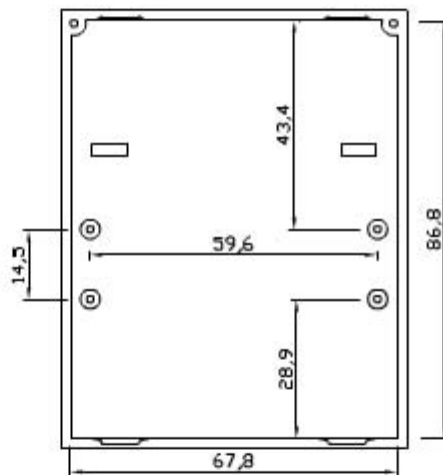

4 UNITS MODULAR HOUSING (MM 70) H 68 MM.
 FOR MOUNTING ON OMEGA RAIL ACC. TO DIN EN 50022.
 IT IS SUITABLE TO HOUSE ANALOGUE AND DIGITAL
 INSTRUMENTATION. SCREWED OR SNAP-IN LOCKING
 BETWEEN BASE AND COVER.
 THE FRONTAL COVER IS AVAILABLE WITH AN OPENING
 AND PLUMBING
 FRONT PANEL MADE OF RED, GREY (RAL 7035) OR CLEAR
 POLICARBONATED. SUITABLE TO HOUSE FIXED OR
 DETACHABLE TERMINALS OF ANY MOUNTING STEP.
 CUSTOM DRILLING ON ANY SIDE (WINDOWS, HOLES,
 SLOTS).
 MADE OF NORYL CLASS V2 OR, ON REQUEST, CLASS V0
 (UL 94) IN RAL (7035) GREY.

BARRA DIN

[Print](#)

[Close](#)