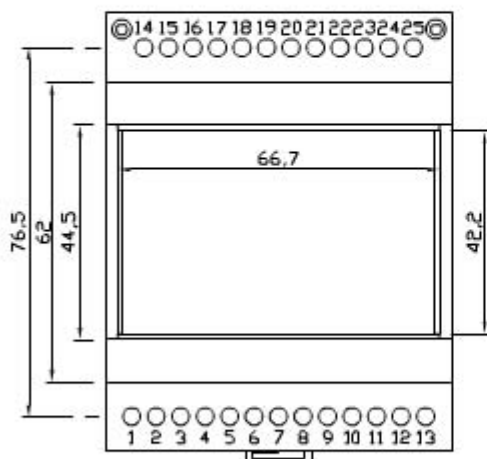

4 UNITS MODULAR HOUSING (MM 70) H 68 MM.
 FOR MOUNTING ON OMEGA RAIL ACC. TO DIN EN 50022.
 IT IS SUITABLE TO HOUSE ANALOGUE AND DIGITAL
 INSTRUMENTATION. SCREWED OR SNAP-IN LOCKING
 BETWEEN BASE AND COVER.
 THE FRONTAL COVER IS AVAILABLE WITH AN OPENING
 AND PLUMBING
 FRONT PANEL MADE OF RED, GREY (RAL 7035) OR CLEAR
 POLICARBONATED. SUITABLE TO HOUSE FIXED OR
 DETACHABLE TERMINALS OF ANY MOUNTING STEP.
 CUSTOM DRILLING ON ANY SIDE (WINDOWS, HOLES,
 SLOTS).
 MADE OF NORYL CLASS V2 OR, ON REQUEST, CLASS V0
 (UL 94) IN RAL (7035) GREY.