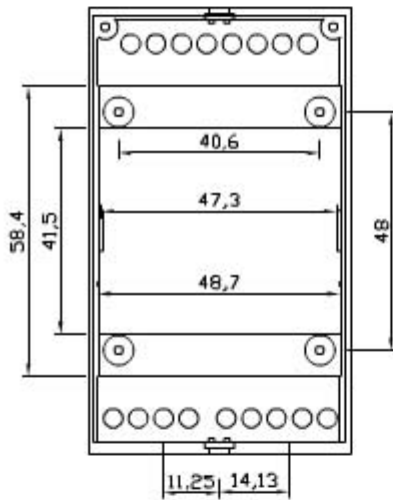

3 UNITS MODULAR HOUSING (MM 52.5) H 68 MM.
 FOR MOUNTING ON OMEGA RAIL ACC. TO DIN EN 50022.
 IT IS SUITABLE TO HOUSE ANALOGUE AND DIGITAL
 INSTRUMENTATION. SCREWED OR SNAP-IN LOCKING
 BETWEEN BASE AND COVER. SUITABLE TO HOUSE FIXED
 OR DETACHABLE TERMINALS OF ANY MOUNTING STEP.
 CUSTOM DRILLING ON ANY SIDE (WINDOWS, HOLES,
 SLOTS).
 MADE OF NORYL CLASS V2 OR, ON REQUEST, CLASS V0
 (UL 94) IN RAL (7035) GREY.

BARRA DIN

[Print](#)

[Close](#)