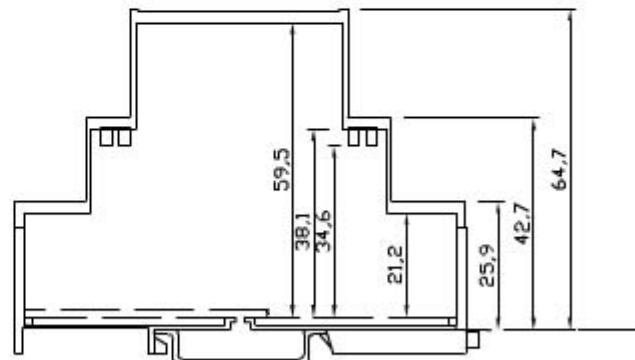

3 UNITS MODULAR HOUSING (MM 52.5) H 68 MM.
 FOR MOUNTING ON OMEGA RAIL ACC. TO DIN EN 50022.
 IT IS SUITABLE TO HOUSE ANALOGUE AND DIGITAL
 INSTRUMENTATION. SCREWED OR SNAP-IN LOCKING
 BETWEEN BASE AND COVER. SUITABLE TO HOUSE FIXED
 OR DETACHABLE TERMINALS OF ANY MOUNTING STEP.
 CUSTOM DRILLING ON ANY SIDE (WINDOWS, HOLES,
 SLOTS).
 MADE OF NORYL CLASS V2 OR, ON REQUEST, CLASS V0
 (UL 94) IN RAL (7035) GREY.