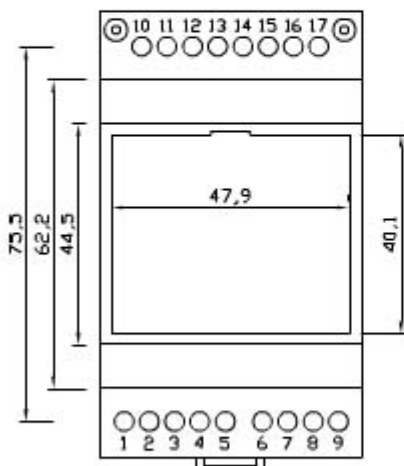

3 UNITS MODULAR HOUSING (MM 52.5) H 68 MM.
 FOR MOUNTING ON OMEGA RAIL ACC. TO DIN EN 50022.
 IT IS SUITABLE TO HOUSE ANALOGUE AND DIGITAL
 INSTRUMENTATION. SCREWED OR SNAP-IN LOCKING
 BETWEEN BASE AND COVER. SUITABLE TO HOUSE FIXED
 OR DETACHABLE TERMINALS OF ANY MOUNTING STEP.
 CUSTOM DRILLING ON ANY SIDE (WINDOWS, HOLES,
 SLOTS).
 MADE OF NORYL CLASS V2 OR, ON REQUEST, CLASS V0
 (UL 94) IN RAL (7035) GREY.

BARRA DIN

[Print](#)

[Close](#)