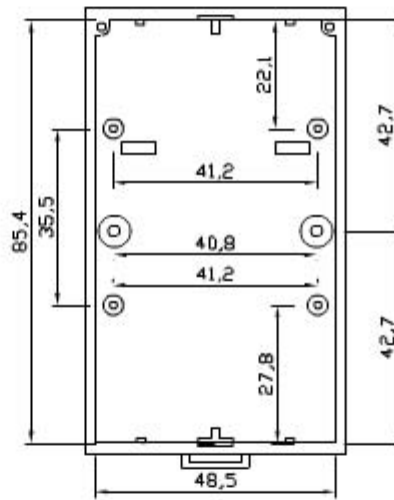

3 UNITS MODULAR HOUSING (MM 52.5) H 68 MM.
 FOR MOUNTING ON OMEGA RAIL ACC. TO DIN EN 50022.
 IT IS SUITABLE TO HOUSE ANALOGUE AND DIGITAL
 INSTRUMENTATION. SCREWED OR SNAP-IN LOCKING
 BETWEEN BASE AND COVER. SUITABLE TO HOUSE FIXED
 OR DETACHABLE TERMINALS OF ANY MOUNTING STEP.
 CUSTOM DRILLING ON ANY SIDE (WINDOWS, HOLES,
 SLOTS).
 MADE OF NORYL CLASS V2 OR, ON REQUEST, CLASS V0
 (UL 94) IN RAL (7035) GREY.