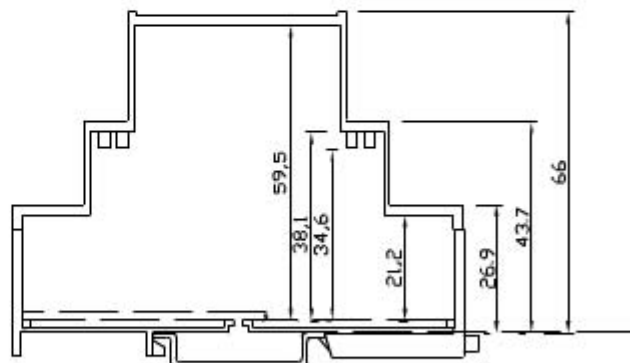

2 UNITS MODULAR HOUSING (MM 35) H 68 MM.  
 FOR MOUNTING ON OMEGA RAIL ACC. TO DIN EN 50022.  
 IT IS SUITABLE TO HOUSE ANALOGUE AND DIGITAL  
 INSTRUMENTATION. SCREWED OR SNAP-IN LOCKING  
 BETWEEN BASE AND COVER. SUITABLE TO HOUSE FIXED OR  
 DETACHABLE TERMINALS OF ANY MOUNTING STEP.  
 CUSTOM DRILLING ON ANY SIDE (WINDOWS, HOLES,  
 SLOTS).  
 MADE OF NORYL CLASS V2 OR, ON REQUEST, CLASS V0 (UL  
 94) IN RAL (7035) GREY.

BARRA DIN

Print

Close