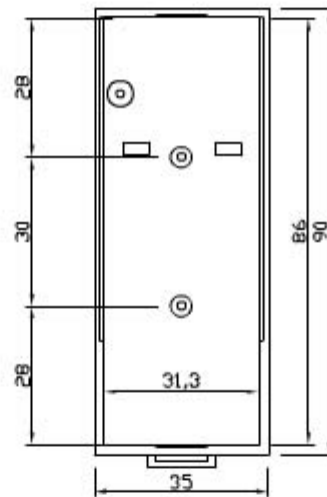

2 UNITS MODULAR HOUSING (MM 35) H 68 MM.  
 FOR MOUNTING ON OMEGA RAIL ACC. TO DIN EN 50022.  
 IT IS SUITABLE TO HOUSE ANALOGUE AND DIGITAL  
 INSTRUMENTATION. SCREWED OR SNAP-IN LOCKING  
 BETWEEN BASE AND COVER. SUITABLE TO HOUSE FIXED OR  
 DETACHABLE TERMINALS OF ANY MOUNTING STEP.  
 CUSTOM DRILLING ON ANY SIDE (WINDOWS, HOLES,  
 SLOTS).  
 MADE OF NORYL CLASS V2 OR, ON REQUEST, CLASS V0 (UL  
 94) IN RAL (7035) GREY.

BARRA DIN

Print

Close