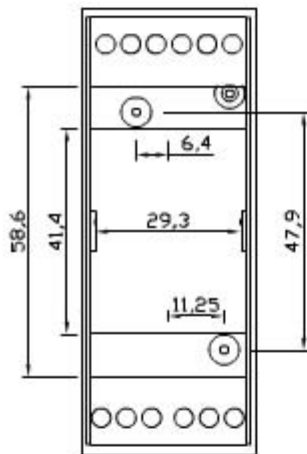

2 UNITS MODULAR HOUSING (MM 35) H 68 MM.  
 FOR MOUNTING ON OMEGA RAIL ACC. TO DIN EN 50022.  
 IT IS SUITABLE TO HOUSE ANALOGUE AND DIGITAL  
 INSTRUMENTATION. SCREWED OR SNAP-IN LOCKING  
 BETWEEN BASE AND COVER. SUITABLE TO HOUSE FIXED OR  
 DETACHABLE TERMINALS OF ANY MOUNTING STEP.  
 CUSTOM DRILLING ON ANY SIDE (WINDOWS, HOLES,  
 SLOTS).  
 MADE OF NORYL CLASS V2 OR, ON REQUEST, CLASS V0 (UL  
 94) IN RAL (7035) GREY.

BARRA DIN

Print

Close