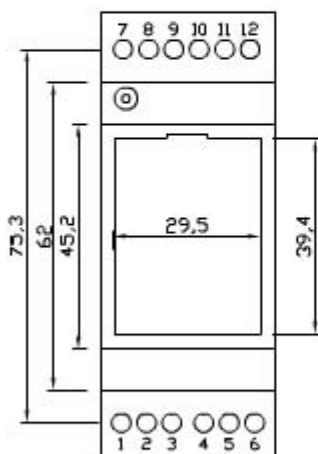

2 UNITS MODULAR HOUSING (MM 35) H 68 MM.  
 FOR MOUNTING ON OMEGA RAIL ACC. TO DIN EN 50022.  
 IT IS SUITABLE TO HOUSE ANALOGUE AND DIGITAL  
 INSTRUMENTATION. SCREWED OR SNAP-IN LOCKING  
 BETWEEN BASE AND COVER. SUITABLE TO HOUSE FIXED OR  
 DETACHABLE TERMINALS OF ANY MOUNTING STEP.  
 CUSTOM DRILLING ON ANY SIDE (WINDOWS, HOLES,  
 SLOTS).  
 MADE OF NORYL CLASS V2 OR, ON REQUEST, CLASS V0 (UL  
 94) IN RAL (7035) GREY.

BARRA DIN

Print

Close