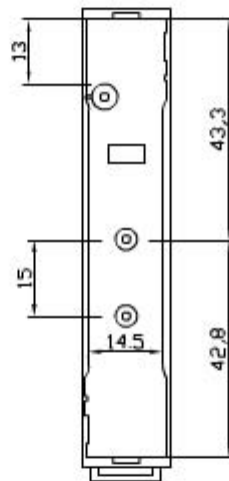

ONE UNIT MODULAR HOUSING (MM 17.5) H 68 MM.
 FOR MOUNTING ON OMEGA RAIL ACC. TO DIN EN 50022.
 IT IS SUITABLE TO HOUSE ANALOGUE AND DIGITAL
 INSTRUMENTATION. SCREWED OR SNAP-IN LOCKING
 BETWEEN BASE AND COVER. SUITABLE TO HOUSE
 FIXED OR DETACHABLE TERMINALS OF ANY
 MOUNTING STEP.
 CUSTOM DRILLING ON ANY SIDE (WINDOWS,
 HOLES, SLOTS).
 MADE OF NORYL CLASS V2 OR, ON REQUEST,
 CLASS V0 (UL 94) IN RAL (7035) GREY.

BARRA DIN

[Print](#)

[Close](#)