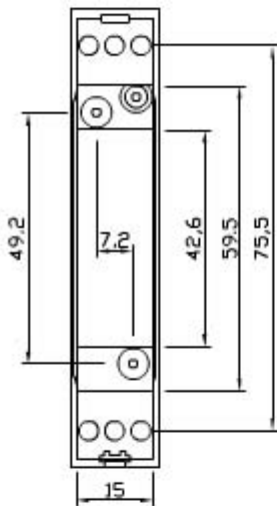

ONE UNIT MODULAR HOUSING (MM 17.5) H 68 MM.
 FOR MOUNTING ON OMEGA RAIL ACC. TO DIN EN 50022.
 IT IS SUITABLE TO HOUSE ANALOGUE AND DIGITAL
 INSTRUMENTATION. SCREWED OR SNAP-IN LOCKING
 BETWEEN BASE AND COVER. SUITABLE TO HOUSE
 FIXED OR DETACHABLE TERMINALS OF ANY
 MOUNTING STEP.
 CUSTOM DRILLING ON ANY SIDE (WINDOWS,
 HOLES, SLOTS).
 MADE OF NORYL CLASS V2 OR, ON REQUEST,
 CLASS V0 (UL 94) IN RAL (7035) GREY.

BARRA DIN

[Print](#)

[Close](#)