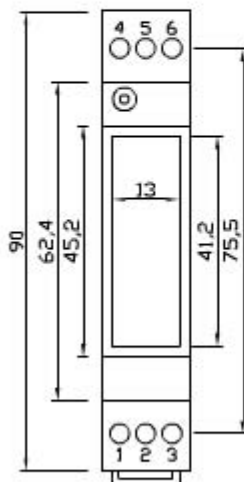

ONE UNIT MODULAR HOUSING (MM 17.5) H 68 MM.
 FOR MOUNTING ON OMEGA RAIL ACC. TO DIN EN 50022.
 IT IS SUITABLE TO HOUSE ANALOGUE AND DIGITAL
 INSTRUMENTATION. SCREWED OR SNAP-IN LOCKING
 BETWEEN BASE AND COVER. SUITABLE TO HOUSE
 FIXED OR DETACHABLE TERMINALS OF ANY
 MOUNTING STEP.
 CUSTOM DRILLING ON ANY SIDE (WINDOWS,
 HOLES, SLOTS).
 MADE OF NORYL CLASS V2 OR, ON REQUEST,
 CLASS V0 (UL 94) IN RAL (7035) GREY.

BARRA DIN

[Print](#)

[Close](#)