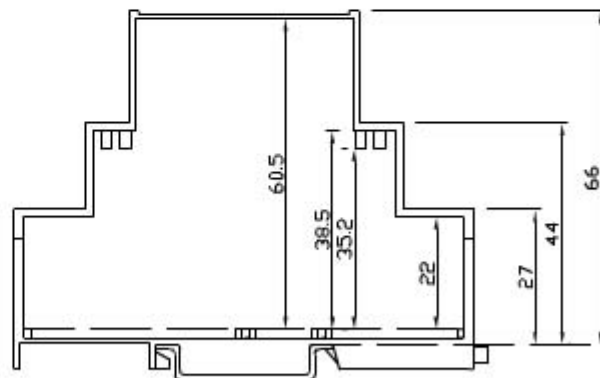

ONE UNIT MODULAR HOUSING (MM 17.5) H 68 MM.
 FOR MOUNTING ON OMEGA RAIL ACC. TO DIN EN 50022.
 IT IS SUITABLE TO HOUSE ANALOGUE AND DIGITAL
 INSTRUMENTATION. SCREWED OR SNAP-IN LOCKING
 BETWEEN BASE AND COVER. SUITABLE TO HOUSE
 FIXED OR DETACHABLE TERMINALS OF ANY
 MOUNTING STEP.
 CUSTOM DRILLING ON ANY SIDE (WINDOWS,
 HOLES, SLOTS).
 MADE OF NORYL CLASS V2 OR, ON REQUEST,
 CLASS V0 (UL 94) IN RAL (7035) GREY.