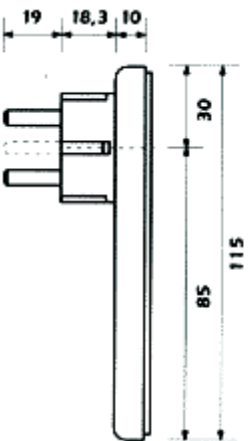

The COVER 120.65 can be vented, with loudspeaker or gas detector vent, with custom drilling and with a slot for a mains multi-socket. Usa-Europe-Shuko.

The bases 120.65 can be delivered blind or with plugs according to the most common standards in Europe. The bases are equipped with four towers for p.c. boards mountig, two cable fasteners and four holes for mechanical mounting.

120.65 EO

120.65 EOT

120.65 SS/CO

120.65 TV

120.65 TOT

[Print](#)

[Close](#)