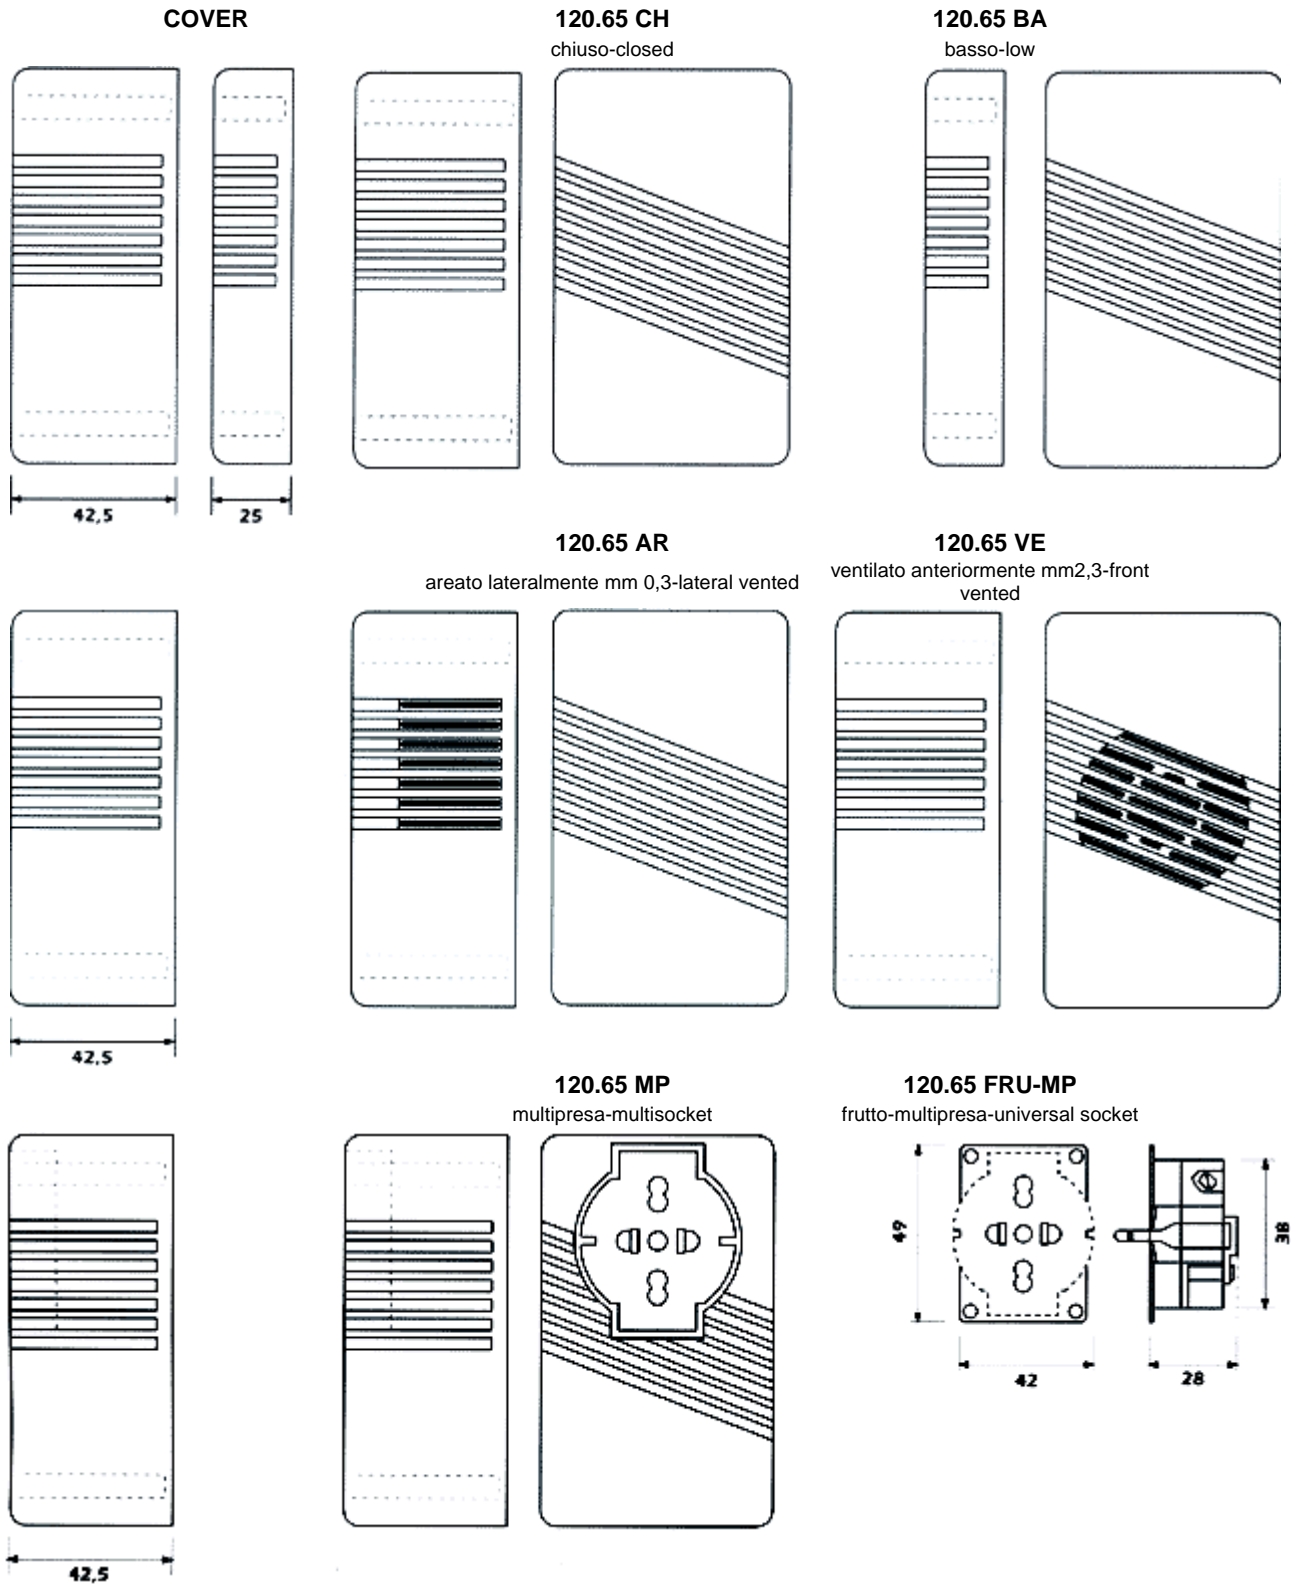

The COVER 120.65 can be vented, with loudspeaker or gas detector vent, with custom drilling and with a slot for a mains multi-socket. Usa-Europe-Shuko.

The bases 120.65 can be delivered blind or with plugs according to the most common standards in Europe. The bases are equipped with four towers for p.c. boards mountig, two cable fasteners and four holes for mechanical mounting.

120.65 EO

120.65 EOT

120.65 SS/CO

120.65 TV

120.65 TOT

[Print](#)

[Close](#)