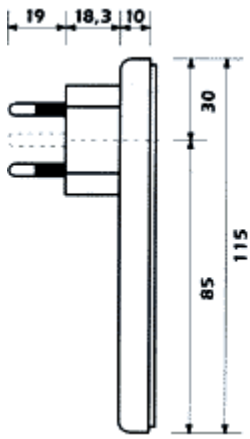

The COVER 120.65 can be vented, with loudspeaker or gas detector vent, with custom drilling and with a slot for a mains multi-socket. Usa-Europe-Shuko.

The bases 120.65 can be delivered blind or with plugs according to the most common standards in Europe. The bases are equipped with four towers for p.c. boards mountig, two cable fasteners and four holes for mechanical mounting.

120.65 EO

120.65 EOT

120.65 SS/CO

120.65 TV

120.65 TOT

[Print](#)

[Close](#)