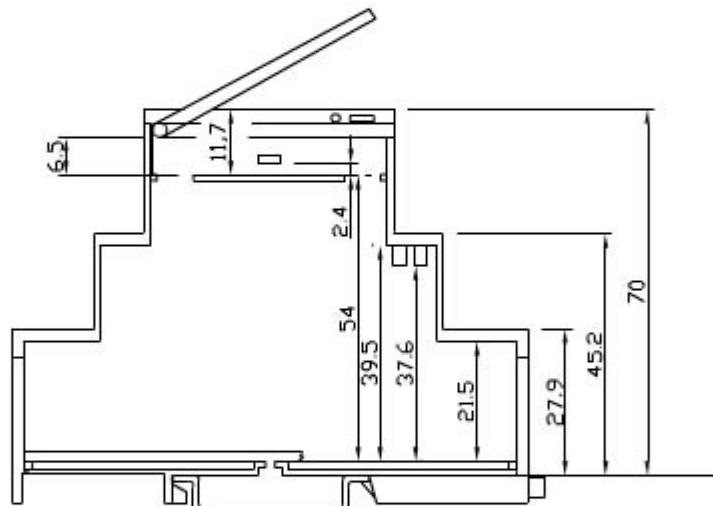

9 UNITS MODULAR HOUSING (MM 157.5) H 68 MM.
FOR MOUNTING ON OMEGA RAIL ACC. TO DIN EN 50022.

IT IS SUITABLE TO HOUSE ANALOGUE AND DIGITAL INSTRUMENTATION. SCREWED OR SNAP-IN LOCKING BETWEEN BASE AND COVER. THE FRONTAL COVER IS AVAILABLE WITH AN OPENING AND PLUMBING

FRONT PANEL MADE OF RED, GREY (RAL 7035) OR CLEAR POLICARBONATED. SUITABLE TO HOUSE FIXED OR DETACHABLE TERMINALS OF ANY MOUNTING STEP.

CUSTOM DRILLING ON ANY SIDE (WINDOWS, HOLES, SLOTS).

MADE OF NORYL CLASS V2 OR, ON REQUEST, CLASS V0 (UL 94) IN RAL (7035) GREY.

BARRA DIN