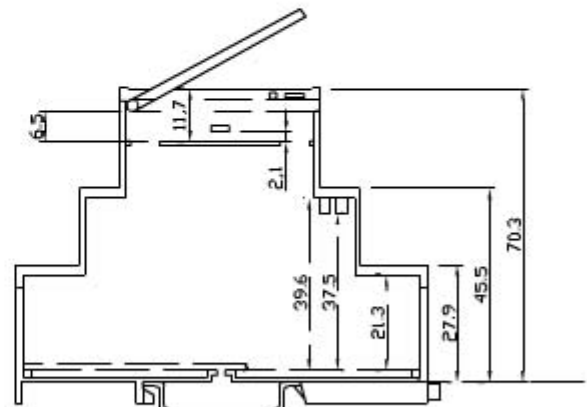

6 UNITS MODULAR HOUSING (MM 105) H 68 MM.
FOR MOUNTING ON OMEGA RAIL ACC. TO DIN EN 50022.

IT IS SUITABLE TO HOUSE ANALOGUE AND DIGITAL INSTRUMENTATION. SCREWED OR SNAP-IN LOCKING BETWEEN BASE AND COVER.

THE FRONTAL COVER IS AVAILABLE WITH AN OPENING AND PLUMBING

FRONT PANEL MADE OF RED, GREY (RAL 7035) OR CLEAR POLICARBONATED. SUITABLE TO HOUSE FIXED OR DETACHABLE TERMINALS OF ANY MOUNTING STEP. CUSTOM DRILLING ON ANY SIDE (WINDOWS, HOLES, SLOTS).

MADE OF NORYL CLASS V2 OR, ON REQUEST, CLASS V0 (UL 94) IN RAL (7035) GREY.

BARRA DIN

[Print](#)

[Close](#)