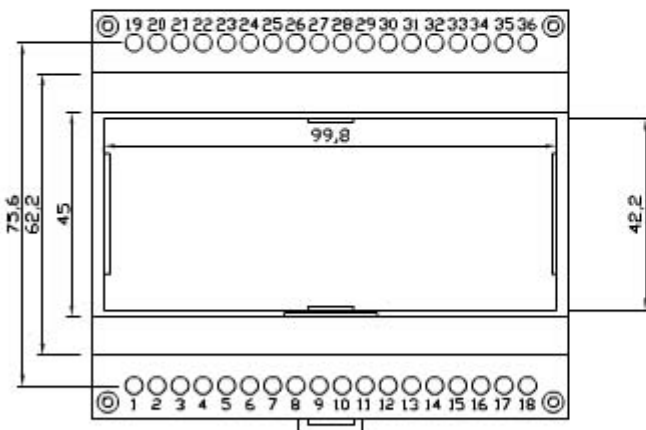

6 UNITS MODULAR HOUSING (MM 105) H 68 MM.  
FOR MOUNTING ON OMEGA RAIL ACC. TO DIN EN 50022.

IT IS SUITABLE TO HOUSE ANALOGUE AND DIGITAL INSTRUMENTATION. SCREWED OR SNAP-IN LOCKING BETWEEN BASE AND COVER.

MADE OF NORYL CLASS V2 OR, ON REQUEST, CLASS V0 (UL 94) IN RAL (7035) GREY.

BARRA DIN

[Print](#)

[Close](#)