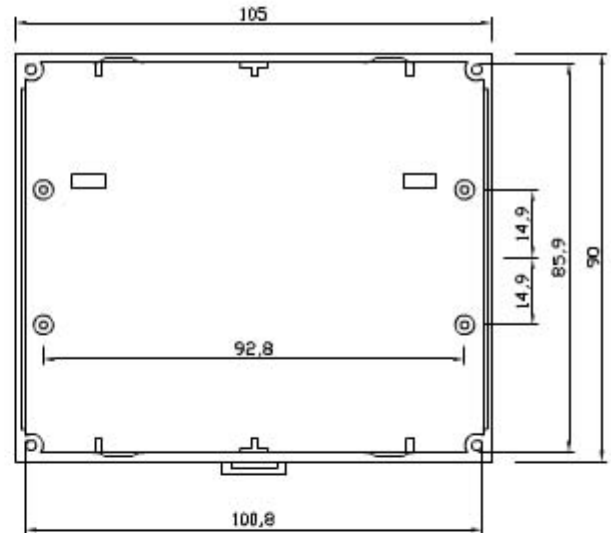

6 UNITS MODULAR HOUSING (MM 105) H 68 MM.  
FOR MOUNTING ON OMEGA RAIL ACC. TO DIN EN 50022.

IT IS SUITABLE TO HOUSE ANALOGUE AND DIGITAL INSTRUMENTATION. SCREWED OR SNAP-IN LOCKING BETWEEN BASE AND COVER.

MADE OF NORYL CLASS V2 OR, ON REQUEST, CLASS V0 (UL 94) IN RAL (7035) GREY.

BARRA DIN

[Print](#)

[Close](#)