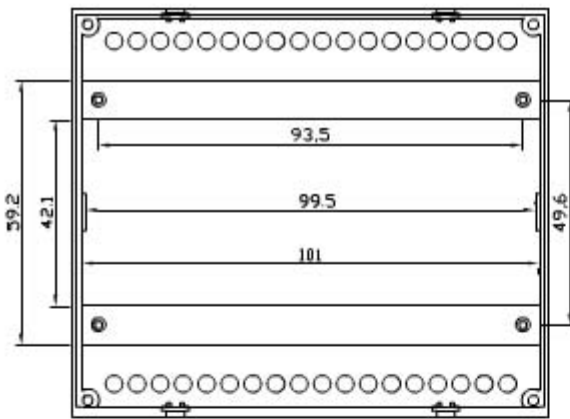

6 UNITS MODULAR HOUSING (MM 105) H 68 MM.  
FOR MOUNTING ON OMEGA RAIL ACC. TO DIN EN 50022.

IT IS SUITABLE TO HOUSE ANALOGUE AND DIGITAL INSTRUMENTATION. SCREWED OR SNAP-IN LOCKING BETWEEN BASE AND COVER.

THE FRONTAL COVER IS AVAILABLE WITH AN OPENING AND PLUMBING

FRONT PANEL MADE OF RED, GREY (RAL 7035) OR CLEAR POLICARBONATED. SUITABLE TO HOUSE FIXED OR DETACHABLE TERMINALS OF ANY MOUNTING STEP. CUSTOM DRILLING ON ANY SIDE (WINDOWS, HOLES, SLOTS).

MADE OF NORYL CLASS V2 OR, ON REQUEST, CLASS V0 (UL 94) IN RAL (7035) GREY.

BARRA DIN

[Print](#)

[Close](#)