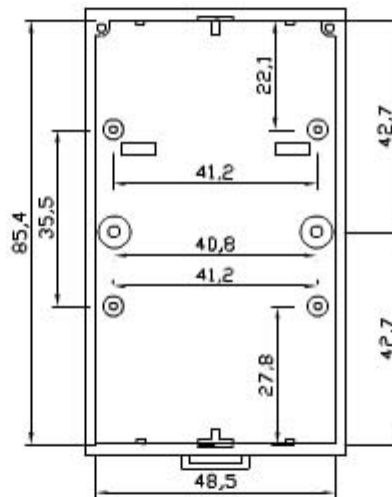

3 UNITS MODULAR HOUSING (MM 52.5) H 68 MM.
 FOR MOUNTING ON OMEGA RAIL ACC. TO DIN EN 50022.
 IT IS SUITABLE TO HOUSE ANALOGUE AND DIGITAL INSTRUMENTATION. SCREWED OR SNAP-IN LOCKING BETWEEN BASE AND COVER.
 THE FRONTAL COVER IS AVAILABLE WITH AN OPENING AND PLUMBING
 FRONT PANEL MADE OF RED, GREY (RAL 7035) OR CLEAR POLICARBONATED. SUITABLE TO HOUSE FIXED OR DETACHABLE TERMINALS OF ANY MOUNTING STEP.
 CUSTOM DRILLING ON ANY SIDE (WINDOWS, HOLES, SLOTS).
 MADE OF NORYL CLASS V2 OR, ON REQUEST, CLASS V0 (UL 94) IN RAL (7035) GREY.

BARRA DIN

[Print](#)

[Close](#)