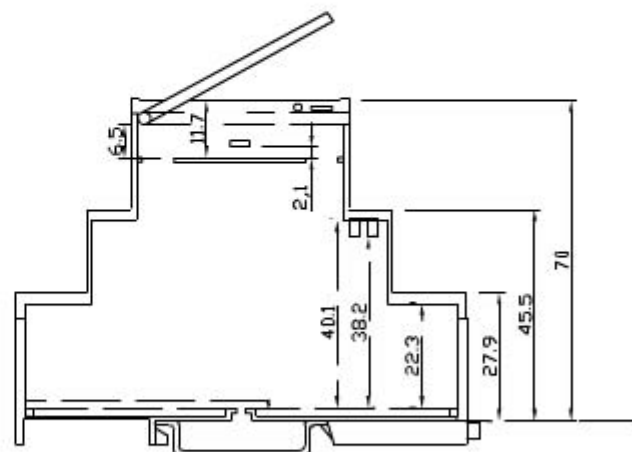

3 UNITS MODULAR HOUSING (MM 52.5) H 68 MM.
 FOR MOUNTING ON OMEGA RAIL ACC. TO DIN EN 50022.
 IT IS SUITABLE TO HOUSE ANALOGUE AND DIGITAL INSTRUMENTATION. SCREWED OR SNAP-IN LOCKING BETWEEN BASE AND COVER.
 THE FRONTAL COVER IS AVAILABLE WITH AN OPENING AND PLUMBING
 FRONT PANEL MADE OF RED, GREY (RAL 7035) OR CLEAR POLICARBONATED. SUITABLE TO HOUSE FIXED OR DETACHABLE TERMINALS OF ANY MOUNTING STEP.
 CUSTOM DRILLING ON ANY SIDE (WINDOWS, HOLES, SLOTS).
 MADE OF NORYL CLASS V2 OR, ON REQUEST, CLASS V0 (UL 94) IN RAL (7035) GREY.

BARRA DIN

[Print](#)

[Close](#)