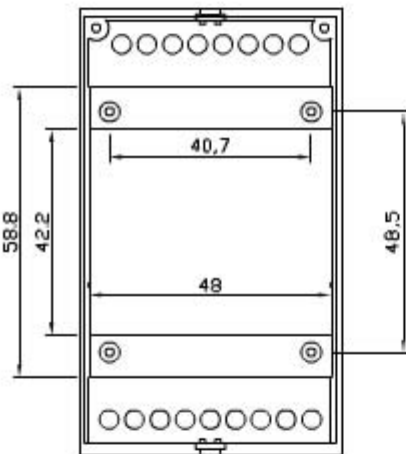

3 UNITS MODULAR HOUSING (MM 52.5) H 68 MM.
 FOR MOUNTING ON OMEGA RAIL ACC. TO DIN EN 50022.
 IT IS SUITABLE TO HOUSE ANALOGUE AND DIGITAL INSTRUMENTATION. SCREWED OR SNAP-IN LOCKING BETWEEN BASE AND COVER.
 THE FRONTAL COVER IS AVAILABLE WITH AN OPENING AND PLUMBING
 FRONT PANEL MADE OF RED, GREY (RAL 7035) OR CLEAR POLICARBONATED. SUITABLE TO HOUSE FIXED OR DETACHABLE TERMINALS OF ANY MOUNTING STEP.
 CUSTOM DRILLING ON ANY SIDE (WINDOWS, HOLES, SLOTS).
 MADE OF NORYL CLASS V2 OR, ON REQUEST, CLASS V0 (UL 94) IN RAL (7035) GREY.

BARRA DIN

[Print](#)

[Close](#)