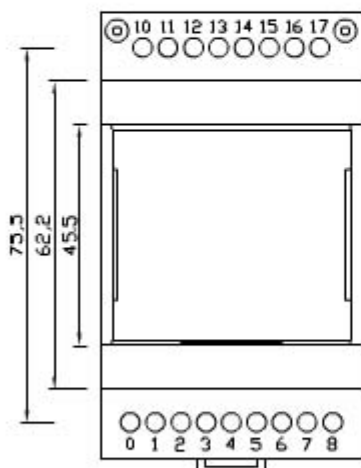

3 UNITS MODULAR HOUSING (MM 52.5) H 68 MM.
 FOR MOUNTING ON OMEGA RAIL ACC. TO DIN EN 50022.
 IT IS SUITABLE TO HOUSE ANALOGUE AND DIGITAL INSTRUMENTATION. SCREWED OR SNAP-IN LOCKING BETWEEN BASE AND COVER.
 THE FRONTAL COVER IS AVAILABLE WITH AN OPENING AND PLUMBING
 FRONT PANEL MADE OF RED, GREY (RAL 7035) OR CLEAR POLICARBONATED. SUITABLE TO HOUSE FIXED OR DETACHABLE TERMINALS OF ANY MOUNTING STEP.
 CUSTOM DRILLING ON ANY SIDE (WINDOWS, HOLES, SLOTS).
 MADE OF NORYL CLASS V2 OR, ON REQUEST, CLASS V0 (UL 94) IN RAL (7035) GREY.