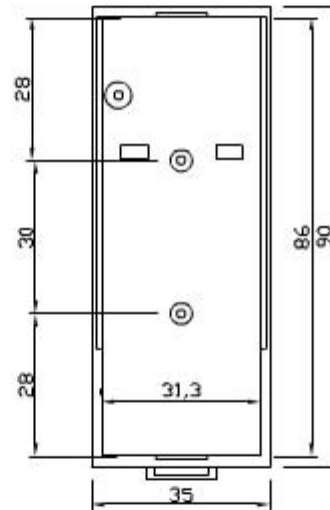

2 UNITS MODULAR HOUSING (MM 35) H 68 MM.  
 FOR MOUNTING ON OMEGA RAIL ACC. TO DIN EN 50022.  
 IT IS SUITABLE TO HOUSE ANALOGUE AND DIGITAL  
 INSTRUMENTATION. SCREWED OR SNAP-IN LOCKING BETWEEN  
 BASE AND COVER.  
 THE FRONTAL COVER IS AVAILABLE WITH AN OPENING AND  
 PLUMBING  
 FRONT PANEL MADE OF RED, GREY (RAL 7035) OR CLEAR  
 POLICARBONATED. SUITABLE TO HOUSE FIXED OR DETACHABLE  
 TERMINALS OF ANY MOUNTING STEP.  
 CUSTOM DRILLING ON ANY SIDE (WINDOWS, HOLES, SLOTS).  
 MADE OF NORYL CLASS V2 OR, ON REQUEST, CLASS V0 (UL 94) IN  
 RAL (7035) GREY.

BARRA DIN

[Print](#)

[Close](#)