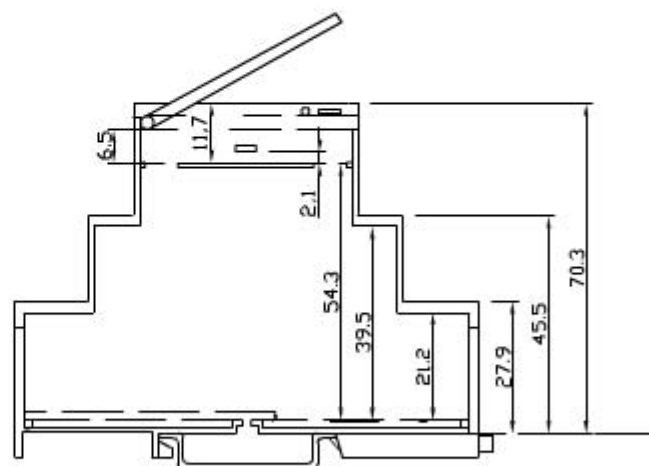

2 UNITS MODULAR HOUSING (MM 35) H 68 MM.  
 FOR MOUNTING ON OMEGA RAIL ACC. TO DIN EN 50022.  
 IT IS SUITABLE TO HOUSE ANALOGUE AND DIGITAL  
 INSTRUMENTATION. SCREWED OR SNAP-IN LOCKING BETWEEN  
 BASE AND COVER.  
 THE FRONTAL COVER IS AVAILABLE WITH AN OPENING AND  
 PLUMBING  
 FRONT PANEL MADE OF RED, GREY (RAL 7035) OR CLEAR  
 POLICARBONATED. SUITABLE TO HOUSE FIXED OR DETACHABLE  
 TERMINALS OF ANY MOUNTING STEP.  
 CUSTOM DRILLING ON ANY SIDE (WINDOWS, HOLES, SLOTS).  
 MADE OF NORYL CLASS V2 OR, ON REQUEST, CLASS V0 (UL 94) IN  
 RAL (7035) GREY.

BARRA DIN

[Print](#)

[Close](#)