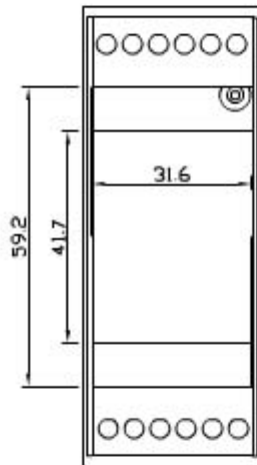

2 UNITS MODULAR HOUSING (MM 35) H 68 MM.  
 FOR MOUNTING ON OMEGA RAIL ACC. TO DIN EN 50022.  
 IT IS SUITABLE TO HOUSE ANALOGUE AND DIGITAL  
 INSTRUMENTATION. SCREWED OR SNAP-IN LOCKING BETWEEN  
 BASE AND COVER.  
 THE FRONTAL COVER IS AVAILABLE WITH AN OPENING AND  
 PLUMBING  
 FRONT PANEL MADE OF RED, GREY (RAL 7035) OR CLEAR  
 POLICARBONATED. SUITABLE TO HOUSE FIXED OR DETACHABLE  
 TERMINALS OF ANY MOUNTING STEP.  
 CUSTOM DRILLING ON ANY SIDE (WINDOWS, HOLES, SLOTS).  
 MADE OF NORYL CLASS V2 OR, ON REQUEST, CLASS V0 (UL 94) IN  
 RAL (7035) GREY.