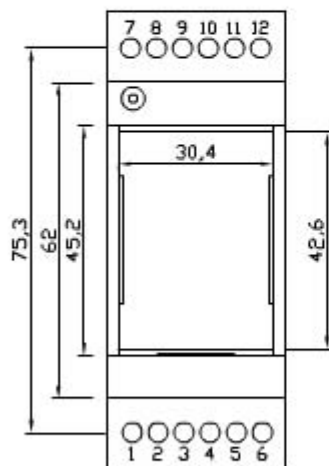

2 UNITS MODULAR HOUSING (MM 35) H 68 MM.  
 FOR MOUNTING ON OMEGA RAIL ACC. TO DIN EN 50022.  
 IT IS SUITABLE TO HOUSE ANALOGUE AND DIGITAL  
 INSTRUMENTATION. SCREWED OR SNAP-IN LOCKING BETWEEN  
 BASE AND COVER.  
 THE FRONTAL COVER IS AVAILABLE WITH AN OPENING AND  
 PLUMBING  
 FRONT PANEL MADE OF RED, GREY (RAL 7035) OR CLEAR  
 POLICARBONATED. SUITABLE TO HOUSE FIXED OR DETACHABLE  
 TERMINALS OF ANY MOUNTING STEP.  
 CUSTOM DRILLING ON ANY SIDE (WINDOWS, HOLES, SLOTS).  
 MADE OF NORYL CLASS V2 OR, ON REQUEST, CLASS V0 (UL 94) IN  
 RAL (7035) GREY.

BARRA DIN

[Print](#)

[Close](#)