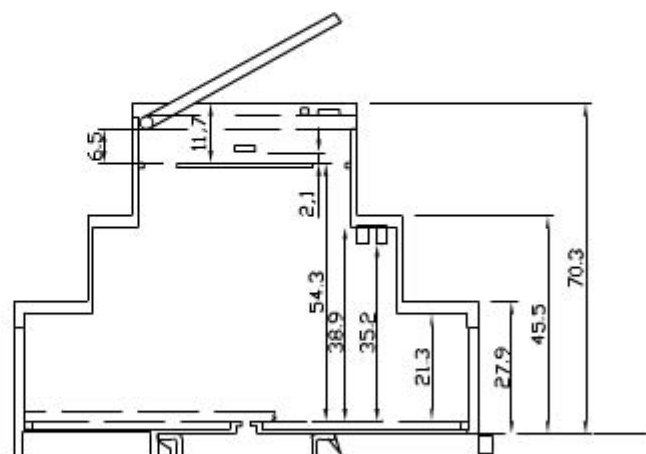

ONE UNIT MODULAR HOUSING (MM 17.5) H 68 MM.
 FOR MOUNTING ON OMEGA RAIL ACC. TO DIN EN 50022.
 IT IS SUITABLE TO HOUSE ANALOGUE AND DIGITAL
 INSTRUMENTATION. SCREWED OR SNAP-IN LOCKING BETWEEN BASE
 AND COVER.
 THE FRONTAL COVER IS AVAILABLE WITH AN OPENING AND
 PLUMBING
 FRONT PANEL MADE OF RED, GREY (RAL 7035) OR CLEAR
 POLICARBONATED. SUITABLE TO HOUSE FIXED OR DETACHABLE
 TERMINALS OF ANY MOUNTING STEP.
 CUSTOM DRILLING ON ANY SIDE (WINDOWS, HOLES, SLOTS).
 MADE OF NORYL CLASS V2 OR, ON REQUEST, CLASS V0 (UL 94) IN
 RAL (7035) GREY.

BARRA DIN

[Print](#)

[Close](#)