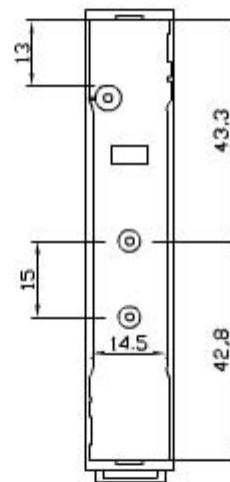

ONE UNIT MODULAR HOUSING (MM 17.5) H 68 MM.
 FOR MOUNTING ON OMEGA RAIL ACC. TO DIN EN 50022.
 IT IS SUITABLE TO HOUSE ANALOGUE AND DIGITAL
 INSTRUMENTATION. SCREWED OR SNAP-IN LOCKING BETWEEN BASE
 AND COVER.
 THE FRONTAL COVER IS AVAILABLE WITH AN OPENING AND
 PLUMBING
 FRONT PANEL MADE OF RED, GREY (RAL 7035) OR CLEAR
 POLICARBONATED. SUITABLE TO HOUSE FIXED OR DETACHABLE
 TERMINALS OF ANY MOUNTING STEP.
 CUSTOM DRILLING ON ANY SIDE (WINDOWS, HOLES, SLOTS).
 MADE OF NORYL CLASS V2 OR, ON REQUEST, CLASS V0 (UL 94) IN
 RAL (7035) GREY.

BARRA DIN

[Print](#)

[Close](#)