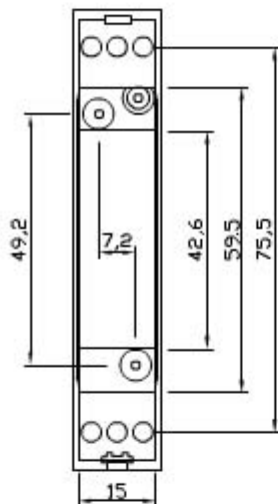

ONE UNIT MODULAR HOUSING (MM 17.5) H 68 MM.
 FOR MOUNTING ON OMEGA RAIL ACC. TO DIN EN 50022.
 IT IS SUITABLE TO HOUSE ANALOGUE AND DIGITAL
 INSTRUMENTATION. SCREWED OR SNAP-IN LOCKING BETWEEN BASE
 AND COVER.
 THE FRONTAL COVER IS AVAILABLE WITH AN OPENING AND
 PLUMBING
 FRONT PANEL MADE OF RED, GREY (RAL 7035) OR CLEAR
 POLICARBONATED. SUITABLE TO HOUSE FIXED OR DETACHABLE
 TERMINALS OF ANY MOUNTING STEP.
 CUSTOM DRILLING ON ANY SIDE (WINDOWS, HOLES, SLOTS).
 MADE OF NORYL CLASS V2 OR, ON REQUEST, CLASS V0 (UL 94) IN
 RAL (7035) GREY.

BARRA DIN

[Print](#)

[Close](#)