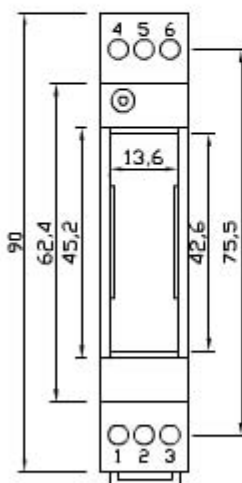

ONE UNIT MODULAR HOUSING (MM 17.5) H 68 MM.
 FOR MOUNTING ON OMEGA RAIL ACC. TO DIN EN 50022.
 IT IS SUITABLE TO HOUSE ANALOGUE AND DIGITAL
 INSTRUMENTATION. SCREWED OR SNAP-IN LOCKING BETWEEN BASE
 AND COVER.
 THE FRONTAL COVER IS AVAILABLE WITH AN OPENING AND
 PLUMBING
 FRONT PANEL MADE OF RED, GREY (RAL 7035) OR CLEAR
 POLICARBONATED. SUITABLE TO HOUSE FIXED OR DETACHABLE
 TERMINALS OF ANY MOUNTING STEP.
 CUSTOM DRILLING ON ANY SIDE (WINDOWS, HOLES, SLOTS).
 MADE OF NORYL CLASS V2 OR, ON REQUEST, CLASS V0 (UL 94) IN
 RAL (7035) GREY.

BARRA DIN

[Print](#)

[Close](#)