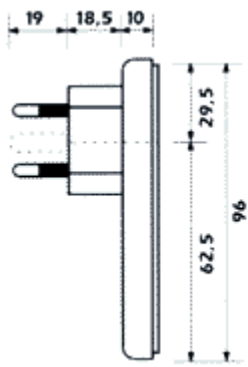

The COVER 95.96 can be vented, with loudspeaker or gas detector vent, with custom drilling and with a slot for a mains multi-socket. Usa-Europe-Shuko.

The bases 96.56 can be delivered blind or with plugs according to the most common standards in Europe. The bases are equipped with four towers for p.c. boards mountig, two cable fasteners and four holes for mechanical mounting.

BASI-BASES

96.56 EV

96.56 EVT

96.56 SS

96.56 EO

96.56 EOT

96.56 AM

96.56 SS/CO

96.56 TV

96.56 TVT

96.56 TO

96.56 TOT

Print

Close