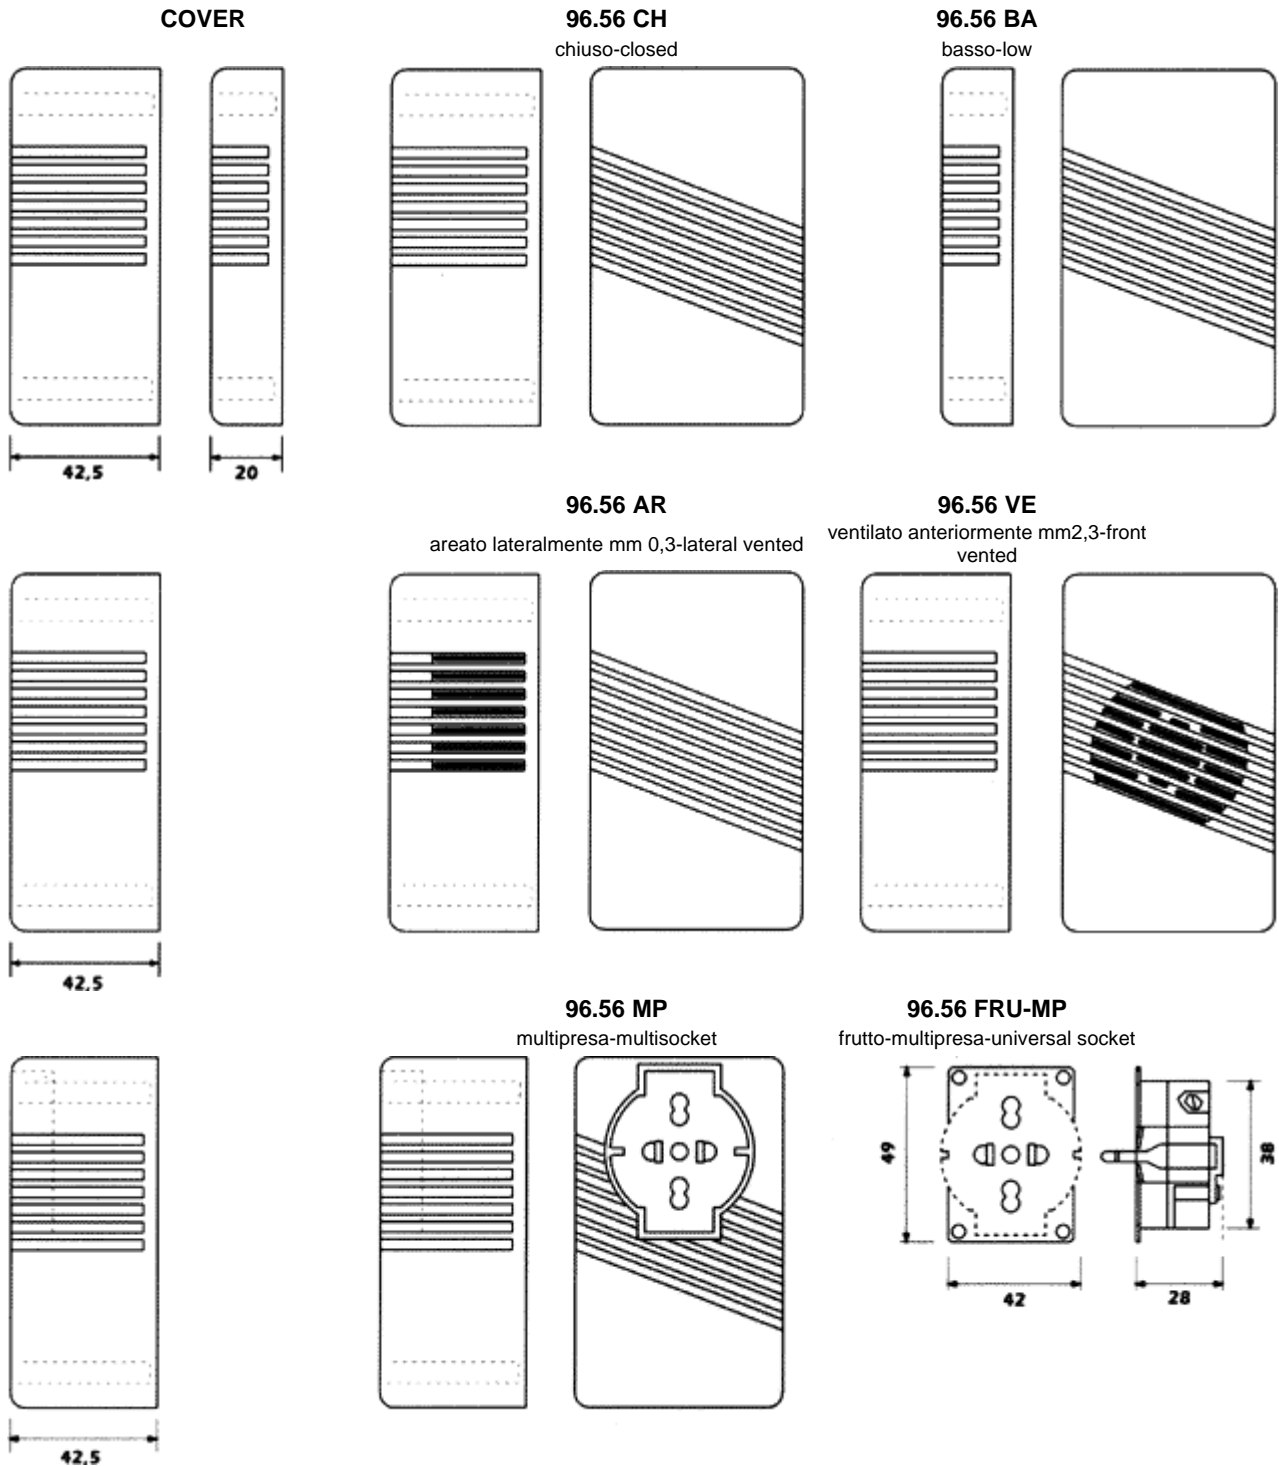

The COVER 95.96 can be vented, with loudspeaker or gas detector vent, with custom drilling and with a slot for a mains multi-socket. Usa-Europe-Shuko.

The bases 96.56 can be delivered blind or with plugs according to the most common standards in Europe. The bases are equipped with four towers for p.c. boards mountig, two cable fasteners and four holes for mechanical mounting.

BASI-BASES

96.56 EV

96.56 EVT

96.56 SS

96.56 EO

96.56 EOT

96.56 AM

96.56 SS/CO

96.56 TV

96.56 TVT

96.56 TO

96.56 TOT

Print

Close